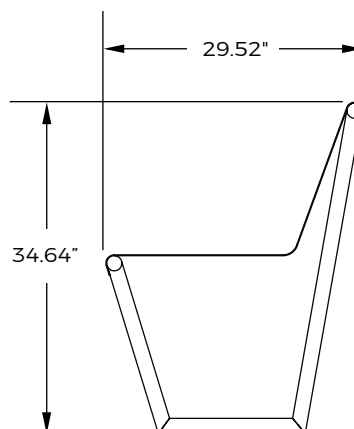

### General Dimensions:

He: 34.64" / Wi: 29.52" / Le: 59.05"

### Weight:

88.18 lb

Mesuares in inches

Frontal View

Lateral View

## B-011-AI-SR

Material and Colors		
Stainless steel 		
<b>Finish:</b> Polished	<b>General Dimensions:</b> <b>He:</b> 16.92" / <b>Wi:</b> 14.96" / <b>Le:</b> 59.05"	<b>Weight:</b> 52.91 lb

Mesuares in inches