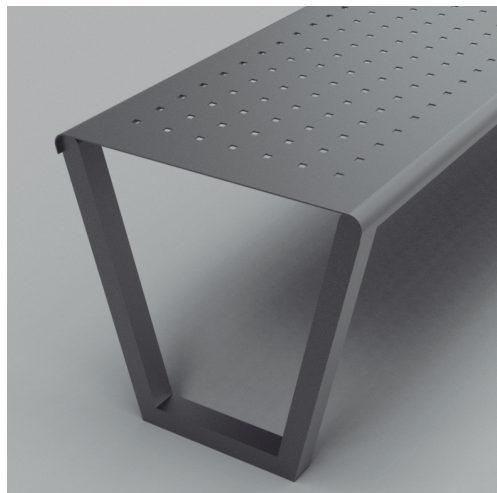

Prisma

B-011-AI-SR

Material and Colors		
Stainless steel 		
Finish: Polished	General Dimensions: He: 16.92" / Wi: 14.96" / Le: 59.05"	Weight: 52.91 lb

Mesuares in inches