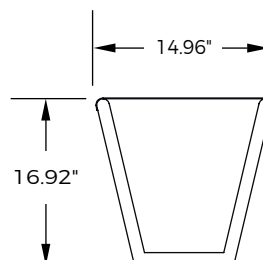

### General Dimensions:

He: 34.64" / Wi: 29.52" / Le: 59.05"

### Weight:

88.18 lb

Mesuares in inches

Frontal View

Lateral View

## B-011-AI-SR

Material and Colors		
Stainless steel 		
<b>Finish:</b> Polished	<b>General Dimensions:</b> <b>He:</b> 16.92" / <b>Wi:</b> 14.96" / <b>Le:</b> 59.05"	<b>Weight:</b> 52.91 lb

Mesuares in inches

Frontal View

Lateral View