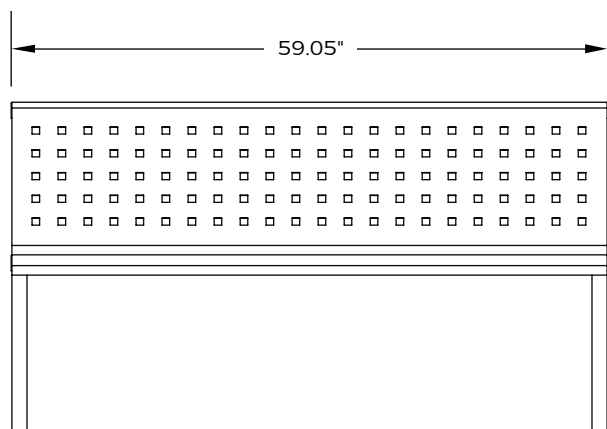

### General Dimensions:

He: 34.64" / Wi: 29.52" / Le: 59.05"

### Weight:

88.18 lb

Mesuares in inches

Frontal View

Lateral View