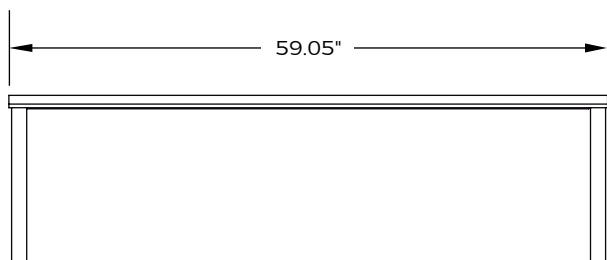

Frontal View